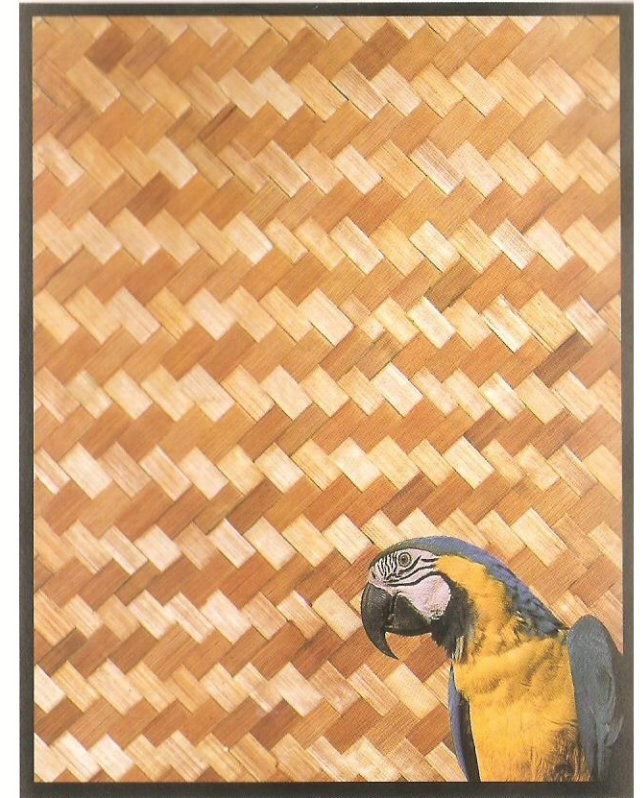

Join sheets horizontally or vertically with beading of split cane, bamboo, timber or plastic strips. When using **Bamboo Ply** in conjunction with exposed beams, plan your job to cover the joins with the exposed beams. **Bamboo Ply** can be easily cut to size with normal power tools.

Bamboo Ply is very flexible, it can be easily formed and moulded to curved shapes.

A Renewable Resource

Bamboo Ply is made from a 100% renewable resource, saving precious rainforest cabinet and hardwood timbers. Bamboo is a fast growing, land efficient plant with excellent properties. It is an easily harvested plantation product with incredible tensile strength.

Excellent Qualities Looks Great

Bamboo Ply provides a robust lining with a surface that withstands knocks and other rough treatment. Yet the feel and look provide a marked improvement over ordinary plaster linings whilst providing excellent insulation and bracing qualities.

Bamboo Ply is also ideally suited for renovating jobs.

Other uses

Bamboo Ply is excellent for:

- Walls and ceilings
- Furniture & wall units
- Screens and feature panels
- Suspended ceilings (metal grid systems)
- Kitchen cupboards
- Shelves
- Bar facings
- etc., etc., etc.....

This **Bamboo Ply** is a natural product so variations do apply which is part of the unique character of bamboo.

BAMBOO PLY AUSTRALIA P/L

Web site: www.bambooply.com.au - Ph: (02) 66 884188
Postal Address's: Po box 759, Byron Bay, NSW, 2481, Australia.

Available from